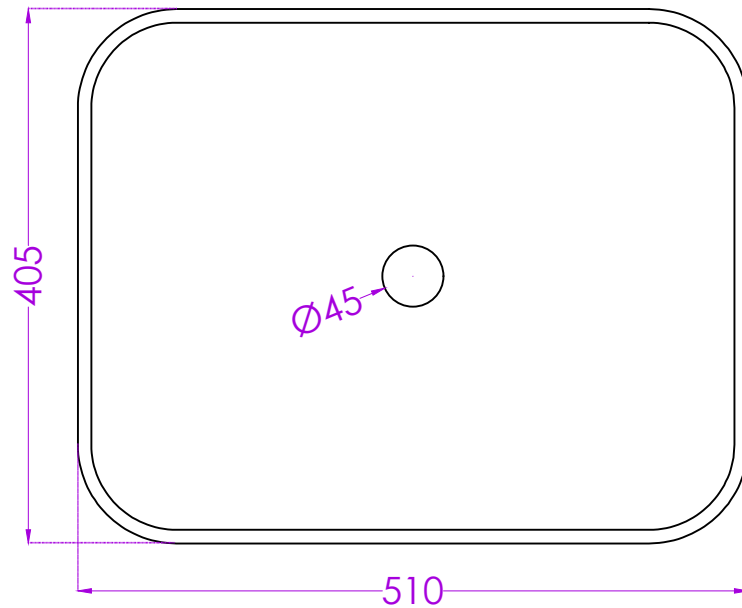

# OMEGA RECT P73123PW0303

## VANITY BASIN

# JOHNSON

PLAN

FRONT